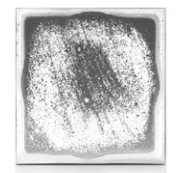

After only 175 hours in this test, uncoated clear glass started to show signs of haze and was significantly stained at the end. Even the leading shower glass showed considerable corrosion.

### **But not *Clarvista™* Glass.**

***Clarvista™* Glass**

**Leading Glass**

**Uncoated Glass**

In fact, even after rigorous scratch- and chemical-resistance tests, followed by 1,000 hours of exposure to heat and humidity, the clear beauty of *Clarvista™* Glass just keeps shining through.