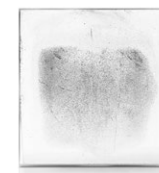

Leading Glass